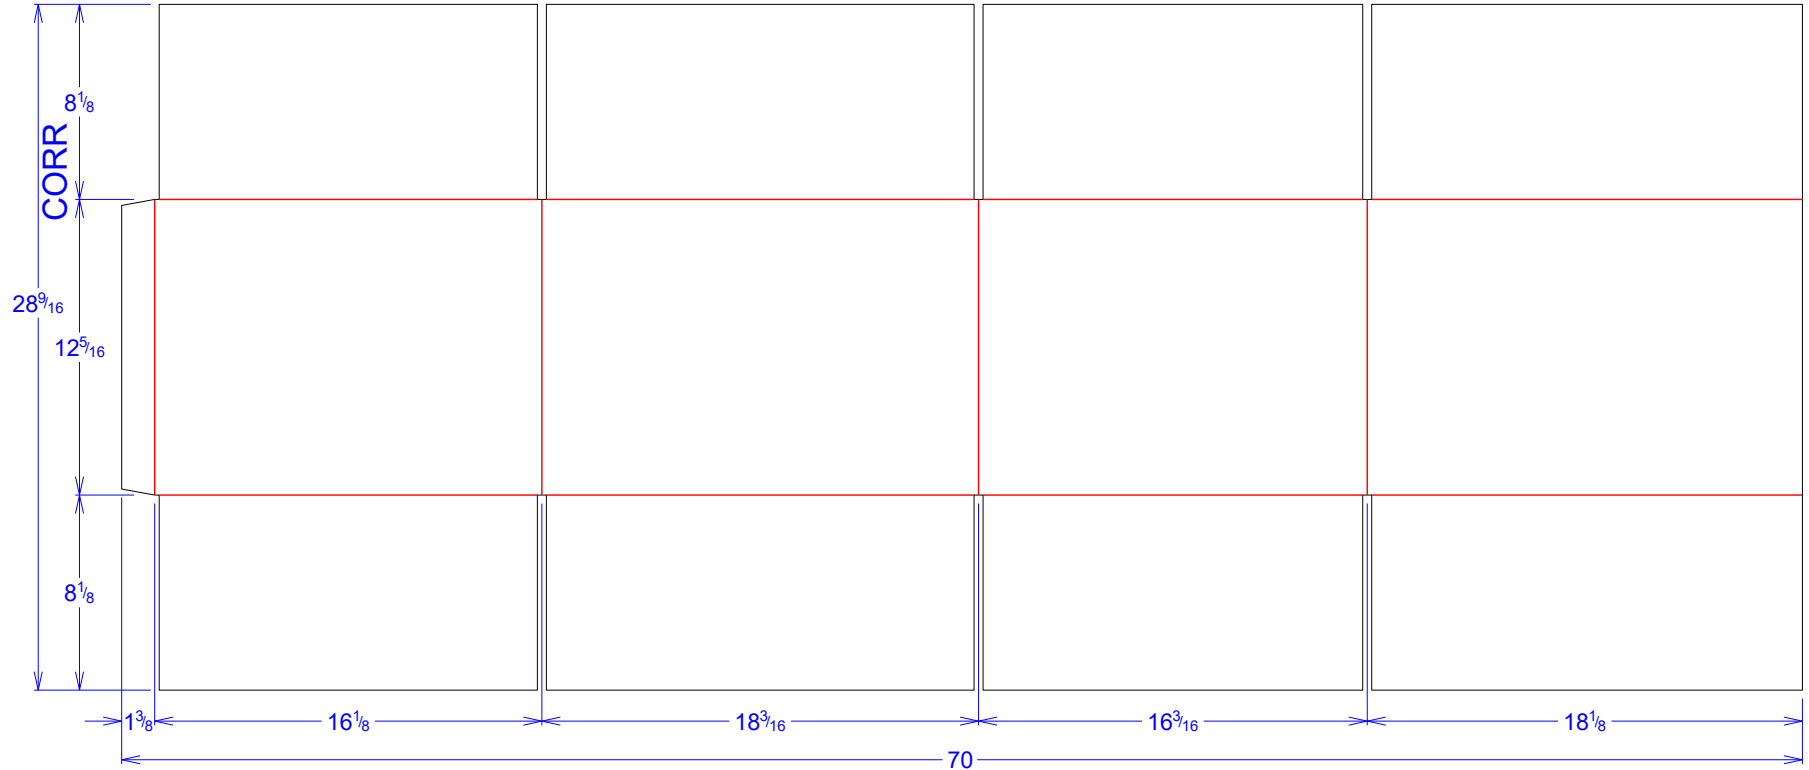

393090
RSC
25/bd
125/sk

18 x 16 x 12

06/20/2022
32ECT C-Flute Kraft

Approved

Customer Signature